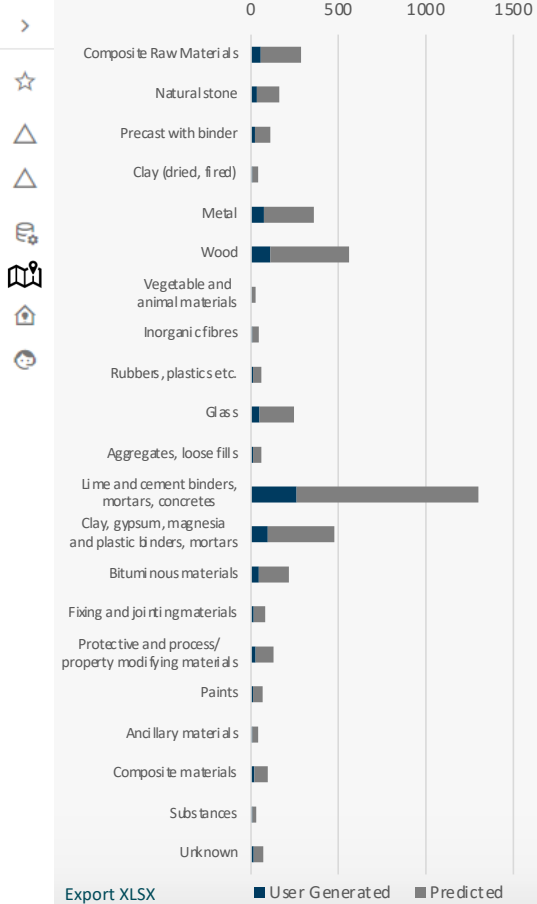

Area Register (Private)

Home > Area Registry > Germany > Private

Selection Area (km2)	28,3
Buildings with User Generated Data	26
Buildings with Predicted Data	158
Materials (t)	2.516

Filters

Municipality Zip Code **Shape**

Circle
 Square
 Polygon

Edit Points Clear Shape

Heidelberg Municipality
 District 1
 District 2
 District 3
 District 4
 District 5
 District 6

Building Type (2)

Age (1990-2010)